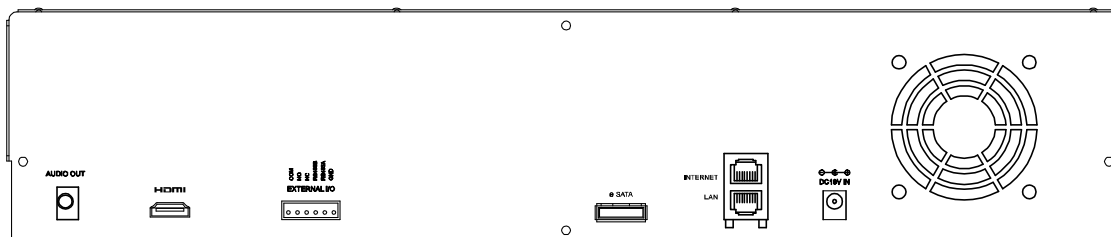

Smart Recording

High video resolution switch for events to optimize the recording efficiency of the hard disk

External Disk Array Support for More Video Storage

eSATA interface built-in to connect a disk array (up to 4-bay disk array with RAID 0 and 1) for more video storage

Rear Panel

Specifications*

Hardware		
Video Input	One LAN port (up to 16 IP cameras)	
Video Output	HDMI	
Video Output Resolution	1920 x 1080	
Audio Output	YES	
HDD Storage**	Three 4TB hard disks	
eSATA Port	YES	
RS-485 Port	YES	
USB Ports	Two USB 2.0 ports	
IR Remote Control	YES	
Ethernet	LAN port	1000Mbps
	Internet port	1000Mbps
Software		
Video Compression Format	H.264	
Audio Compression Format	G711	
Local / Remote Display Mode	16CH	
Local / Remote Playback Mode	16CH	
Local Single Channel Playback	YES	
Recording Mode	Manual / Event / Alarm / Schedule	
Recording Throughput	Up to 480 IPS @ 1920 x 1080, Up to 120Mbps	
Pre-alarm Recording	YES	
Quick Search	Time / Event	
Event Notification	Push Status / Video Mail / Message Mail	
Security	Multiple user access levels with password	
Remote Access	(1) Internet Explorer on Windows operating system (2) Video Viewer on Windows and Mac operating system (3) EagleEyes on iOS & Android mobile devices	
Max. Online User	10	
General		
Power Source (±10%)	DC19V / 3.42A	
Power Consumption (±10%)	17.5W (without a hard disk connected)	
Operating Temperature	10°C ~ 40°C (50°F~104°F)	
Dimensions (mm)***	432(W) × 90(H) × 326(D)	
Minimum PC Browsing Requirements	<ul style="list-style-type: none">• Intel core i3 or higher, or equivalent AMD• 2GB RAM• AGP graphics card, Direct Draw, 32MB RAM• Windows 7, Vista & XP, DirectX 9.0 or later• Internet Explorer 7.x or later	